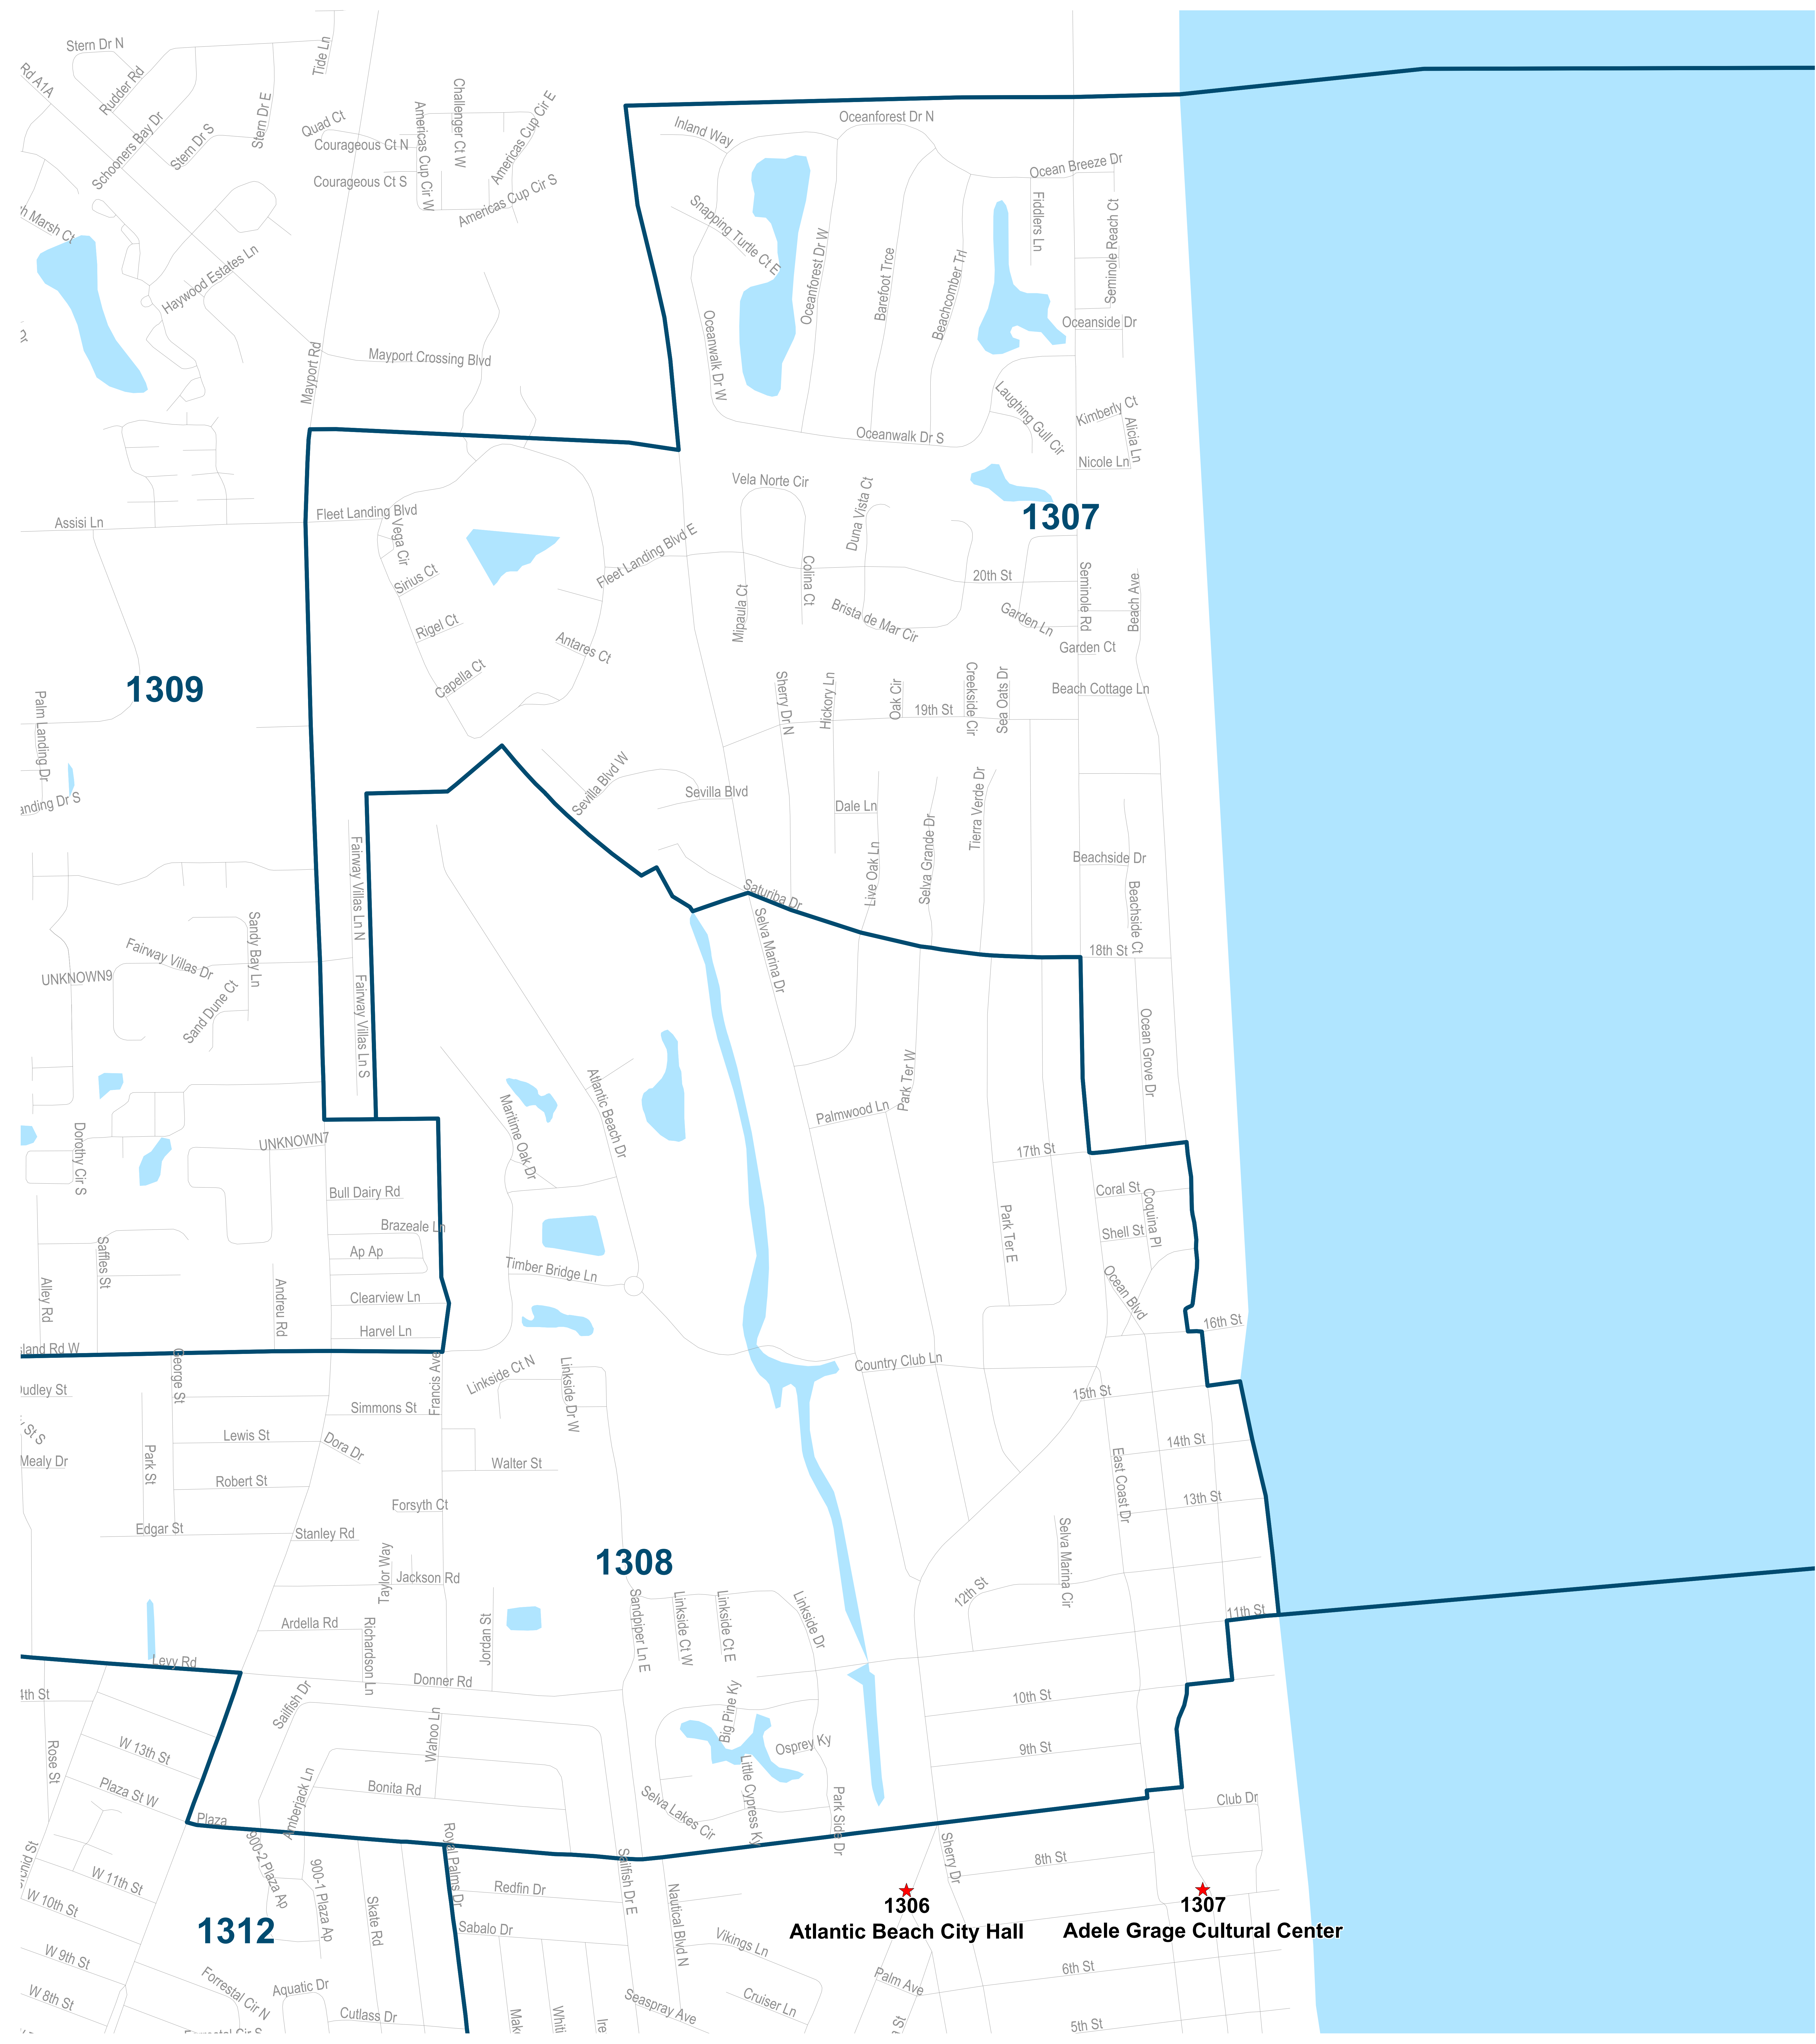

Duval County Supervisor of Elections Precinct 1307

Adele Grage Cultural Center
716 Ocean Blvd
Jacksonville, FL 32233