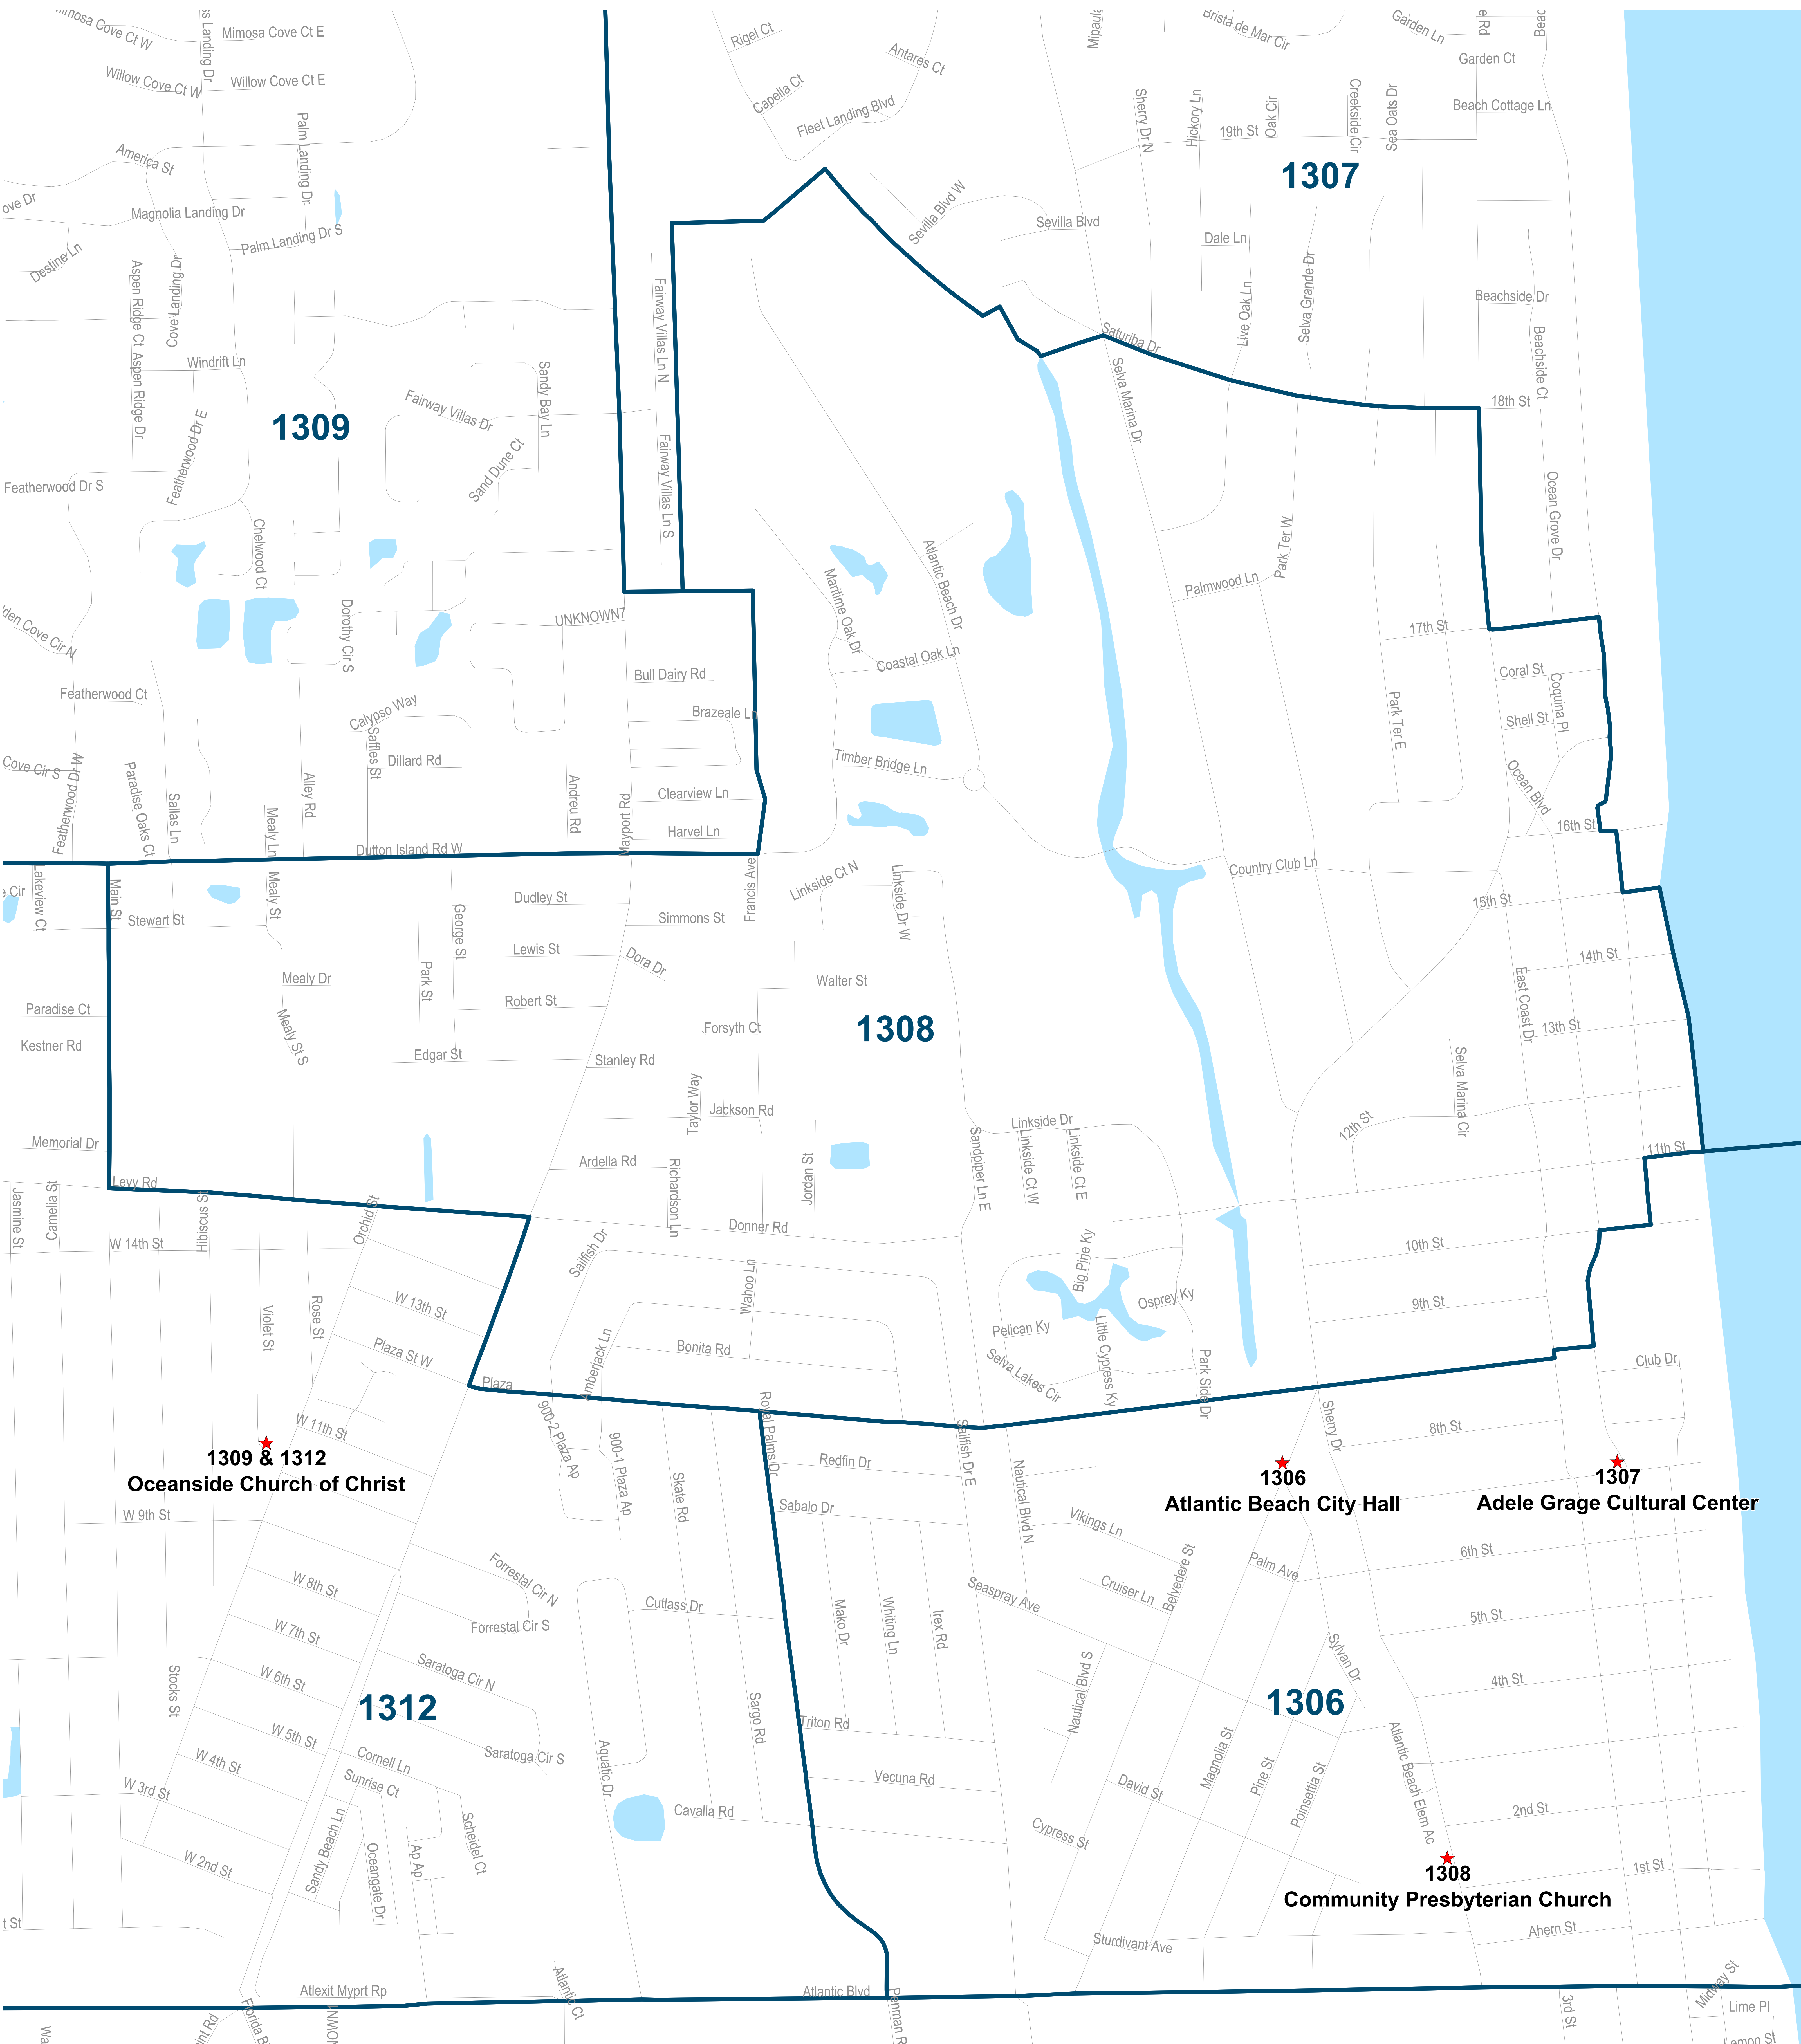

Duval County Supervisor of Elections Precinct 1308

Community Presbyterian Church
150 Sherry Dr
Jacksonville, FL 32233