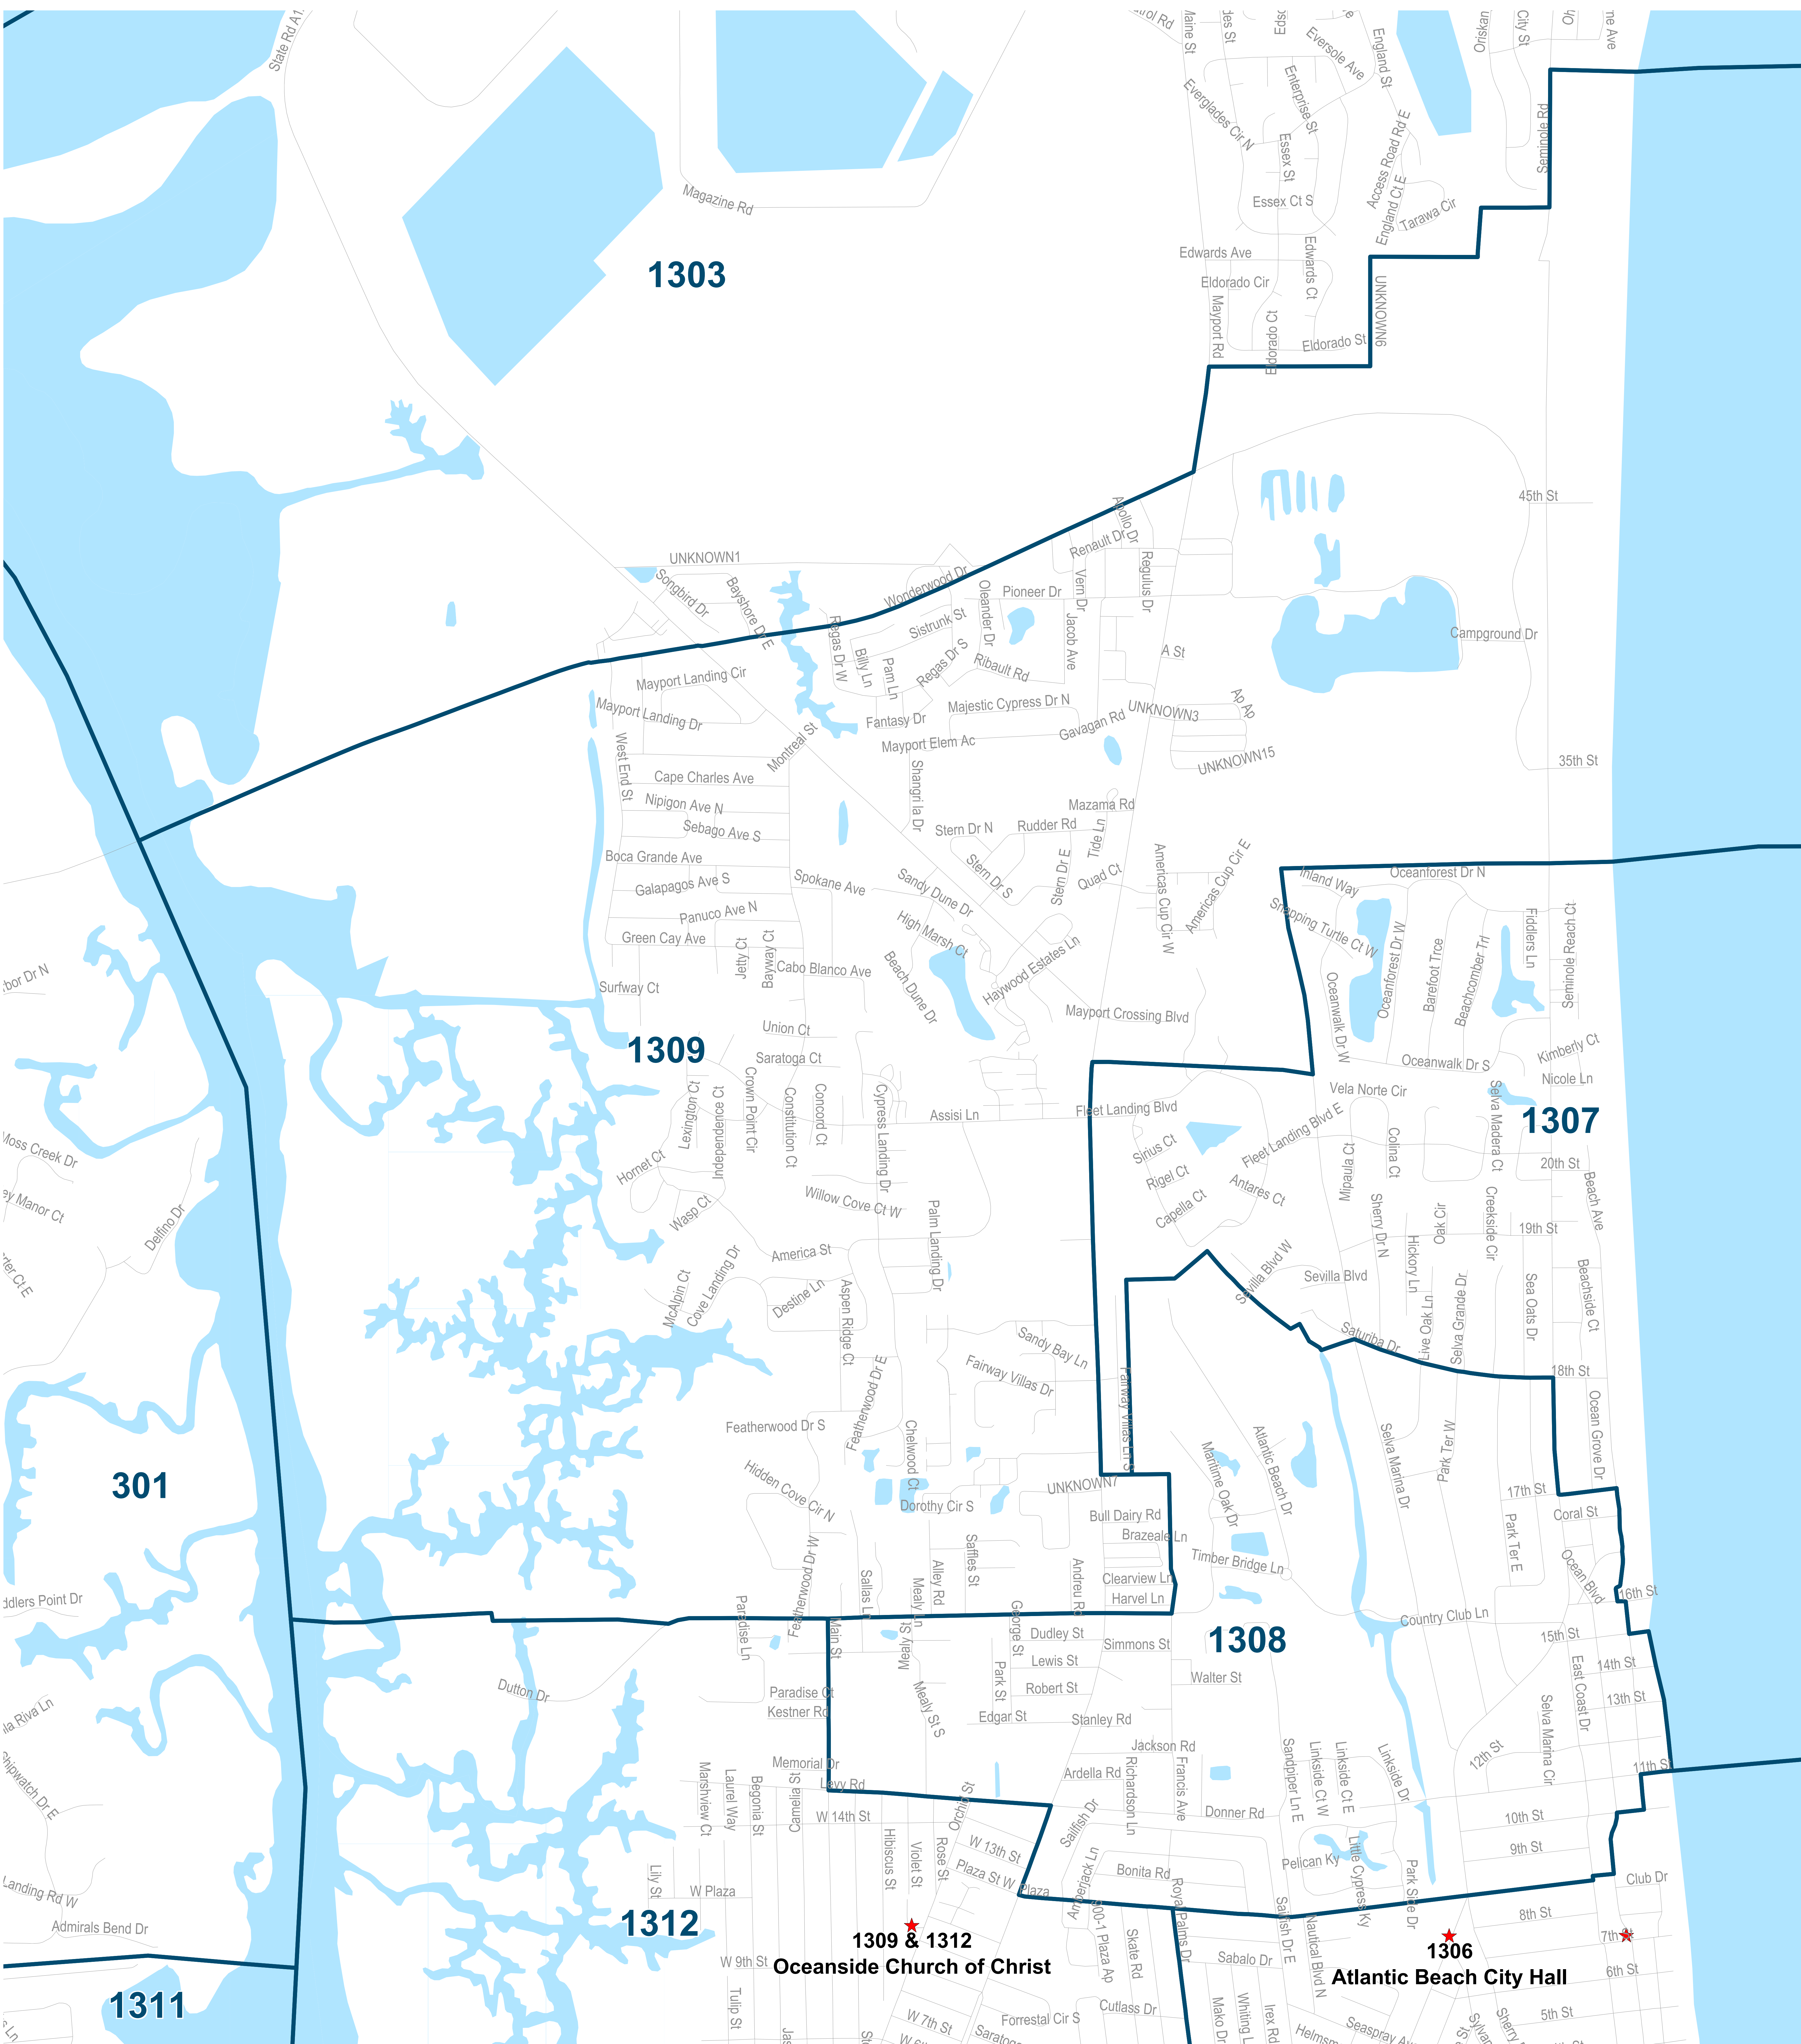

Duval County Supervisor of Elections Precinct 1309

Oceanside Church of Christ
1025 Snug Harbor Ct
Jacksonville, FL 32233