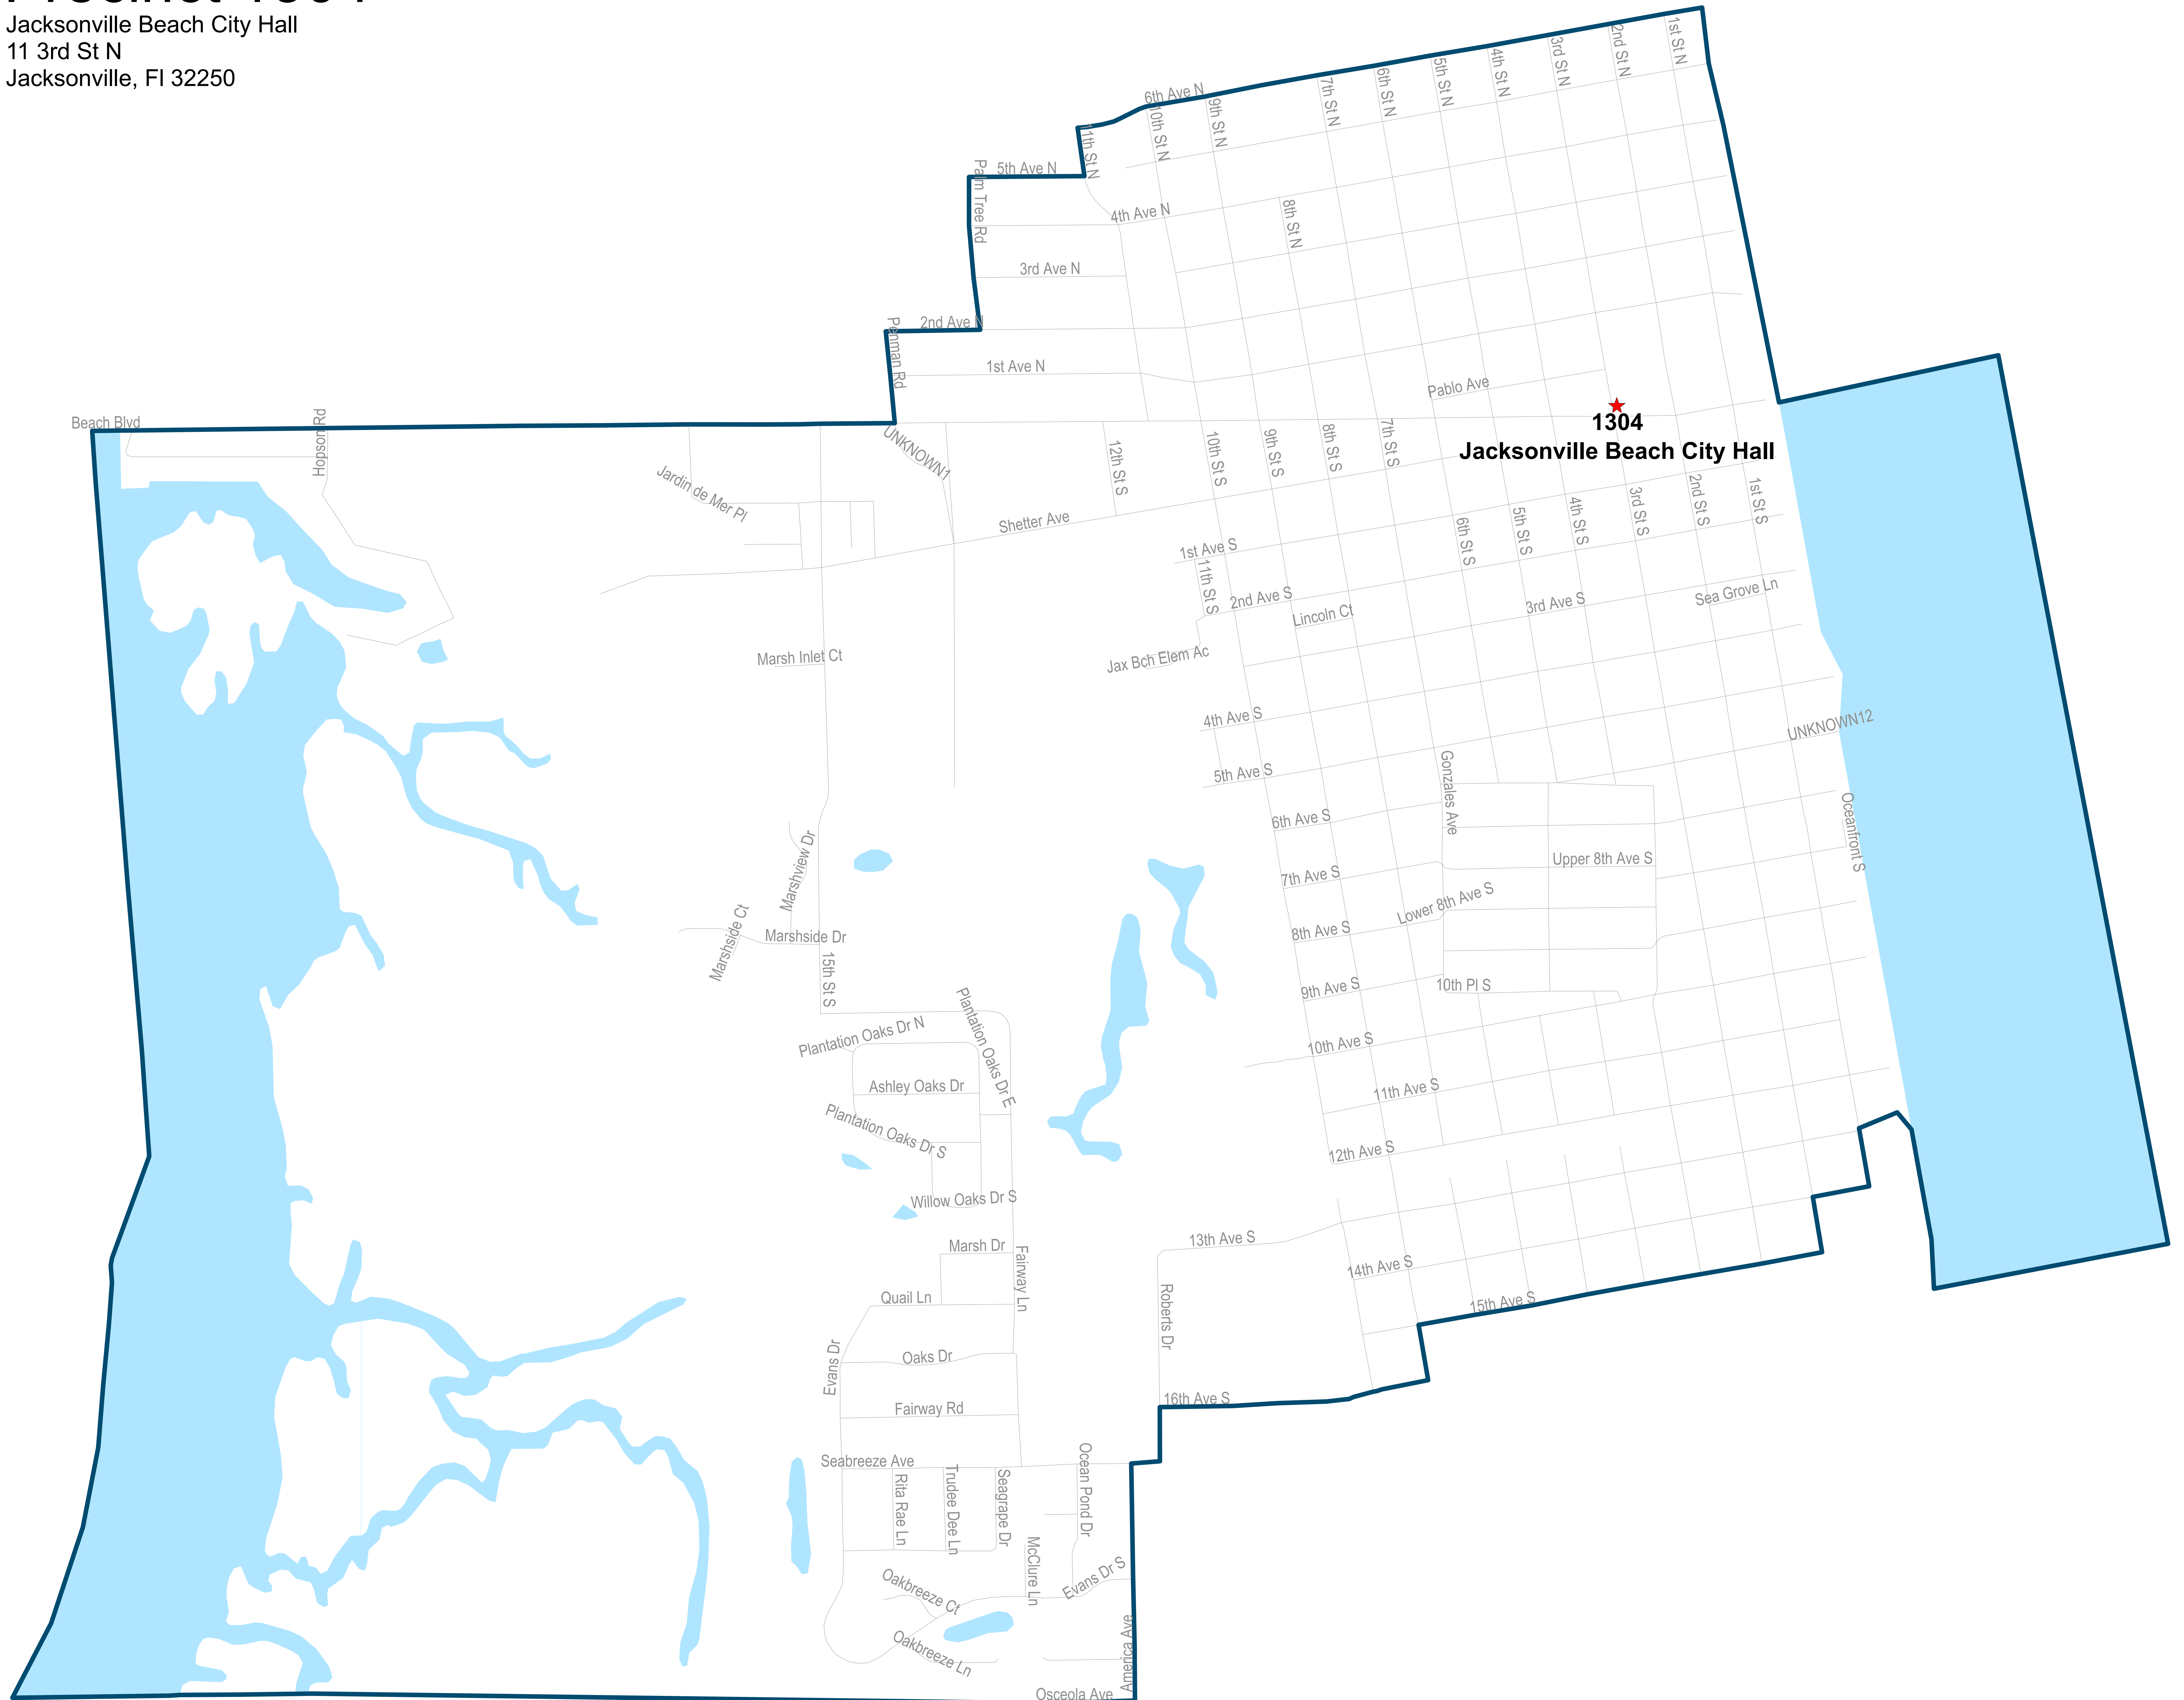

Duval County Supervisor of Elections Precinct 1304

Jacksonville Beach City Hall
11 3rd St N
Jacksonville, FL 32250

1304
Jacksonville Beach City Hall