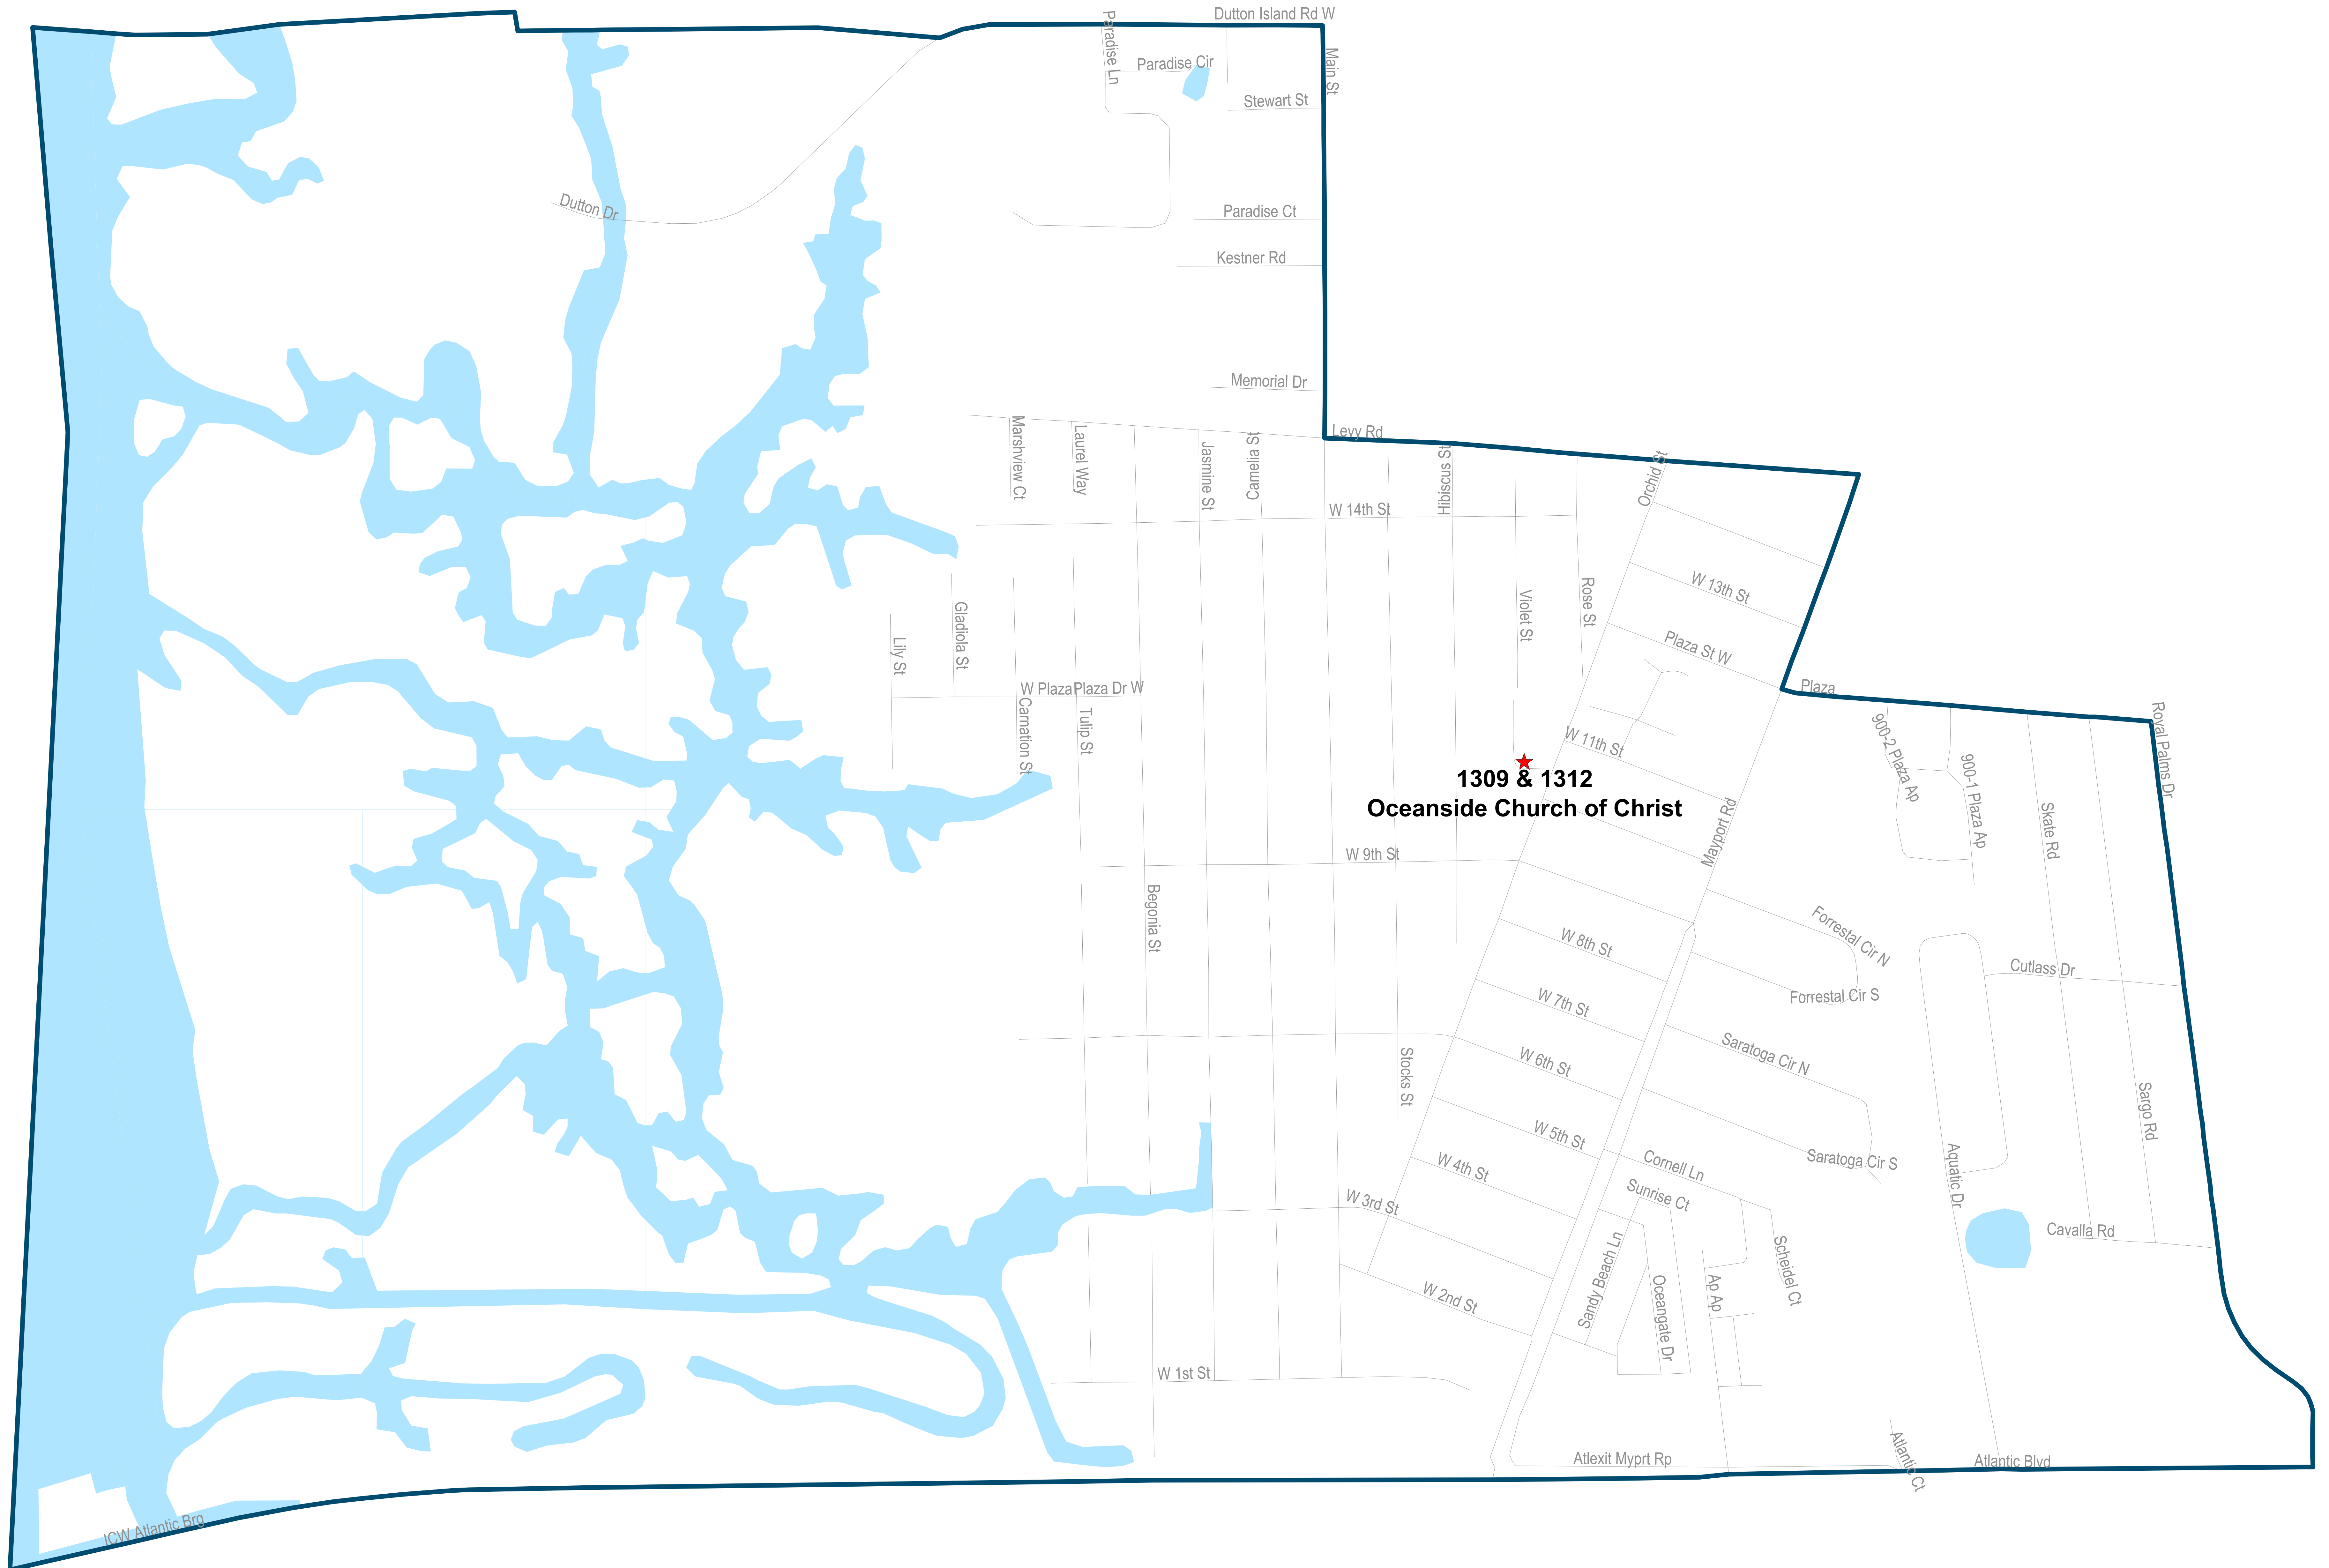

Duval County Supervisor of Elections Precinct 1312

Oceanside Church of Christ
1025 Snug Harbor Ct
Jacksonville, FL 32233

1309 & 1312
Oceanside Church of Christ