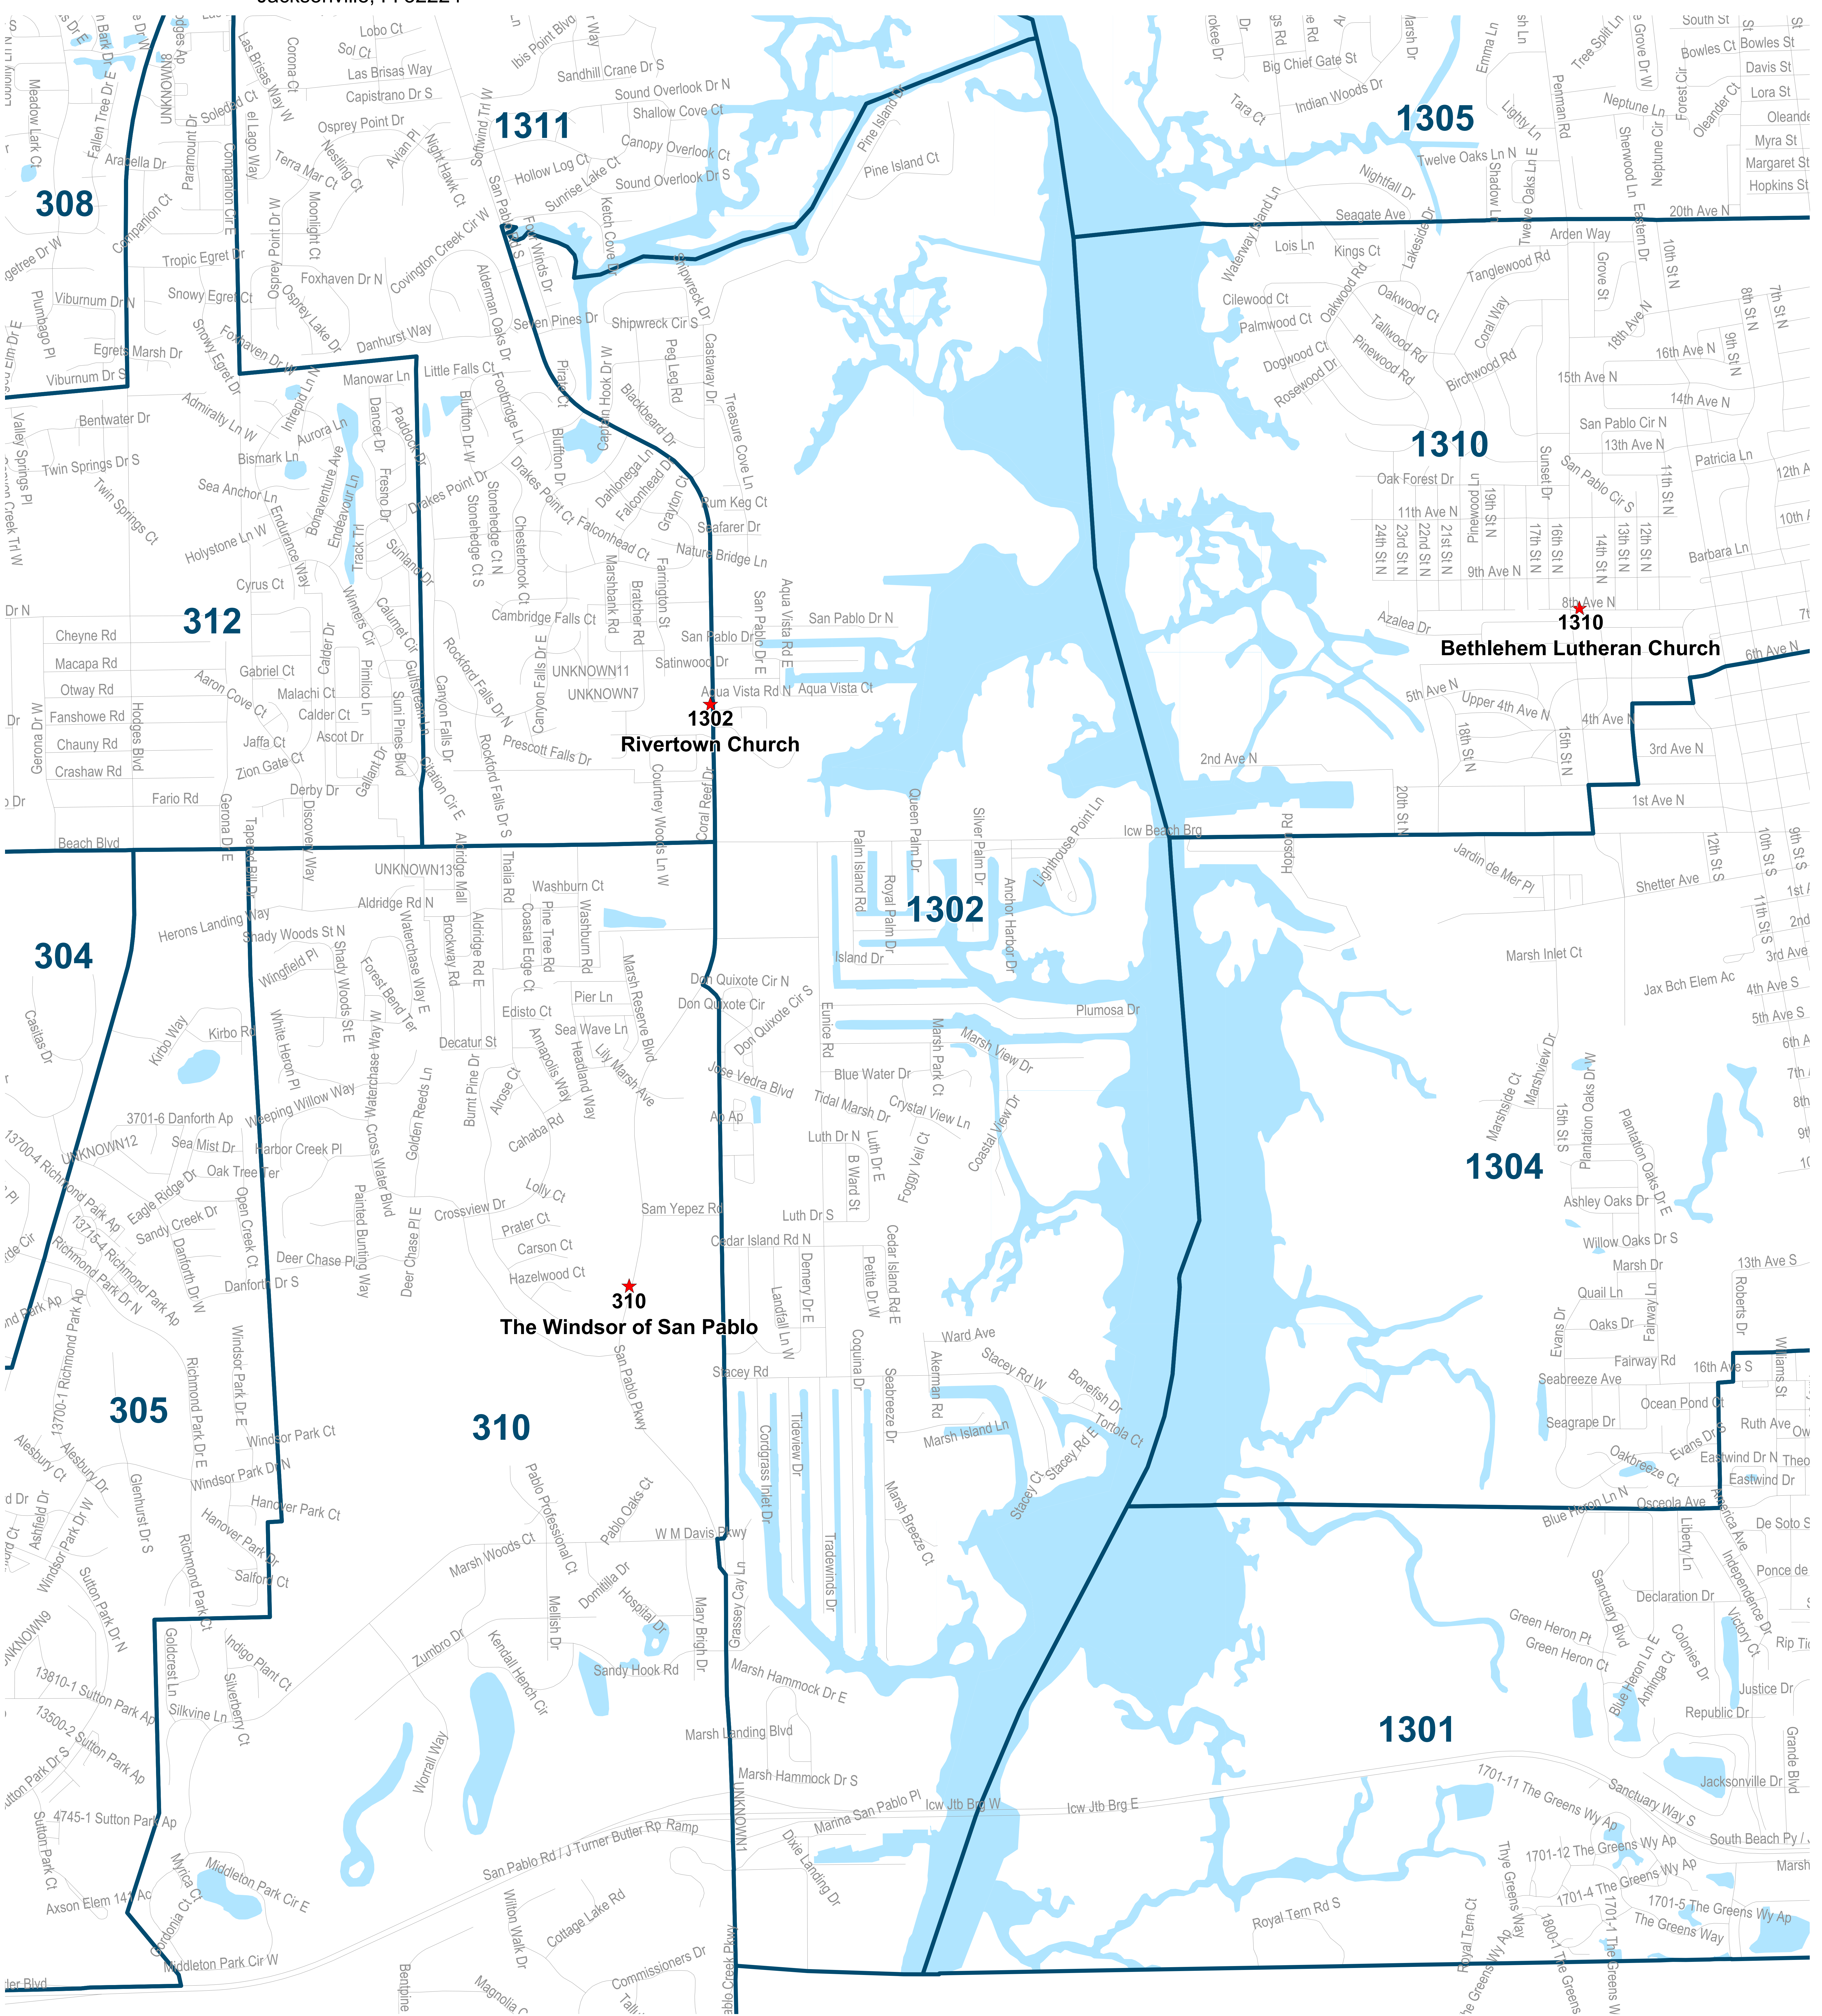

Duval County Supervisor of Elections Precinct 1302

Rivertown Church
3044 San Pablo Rd S
Jacksonville, FL 32224