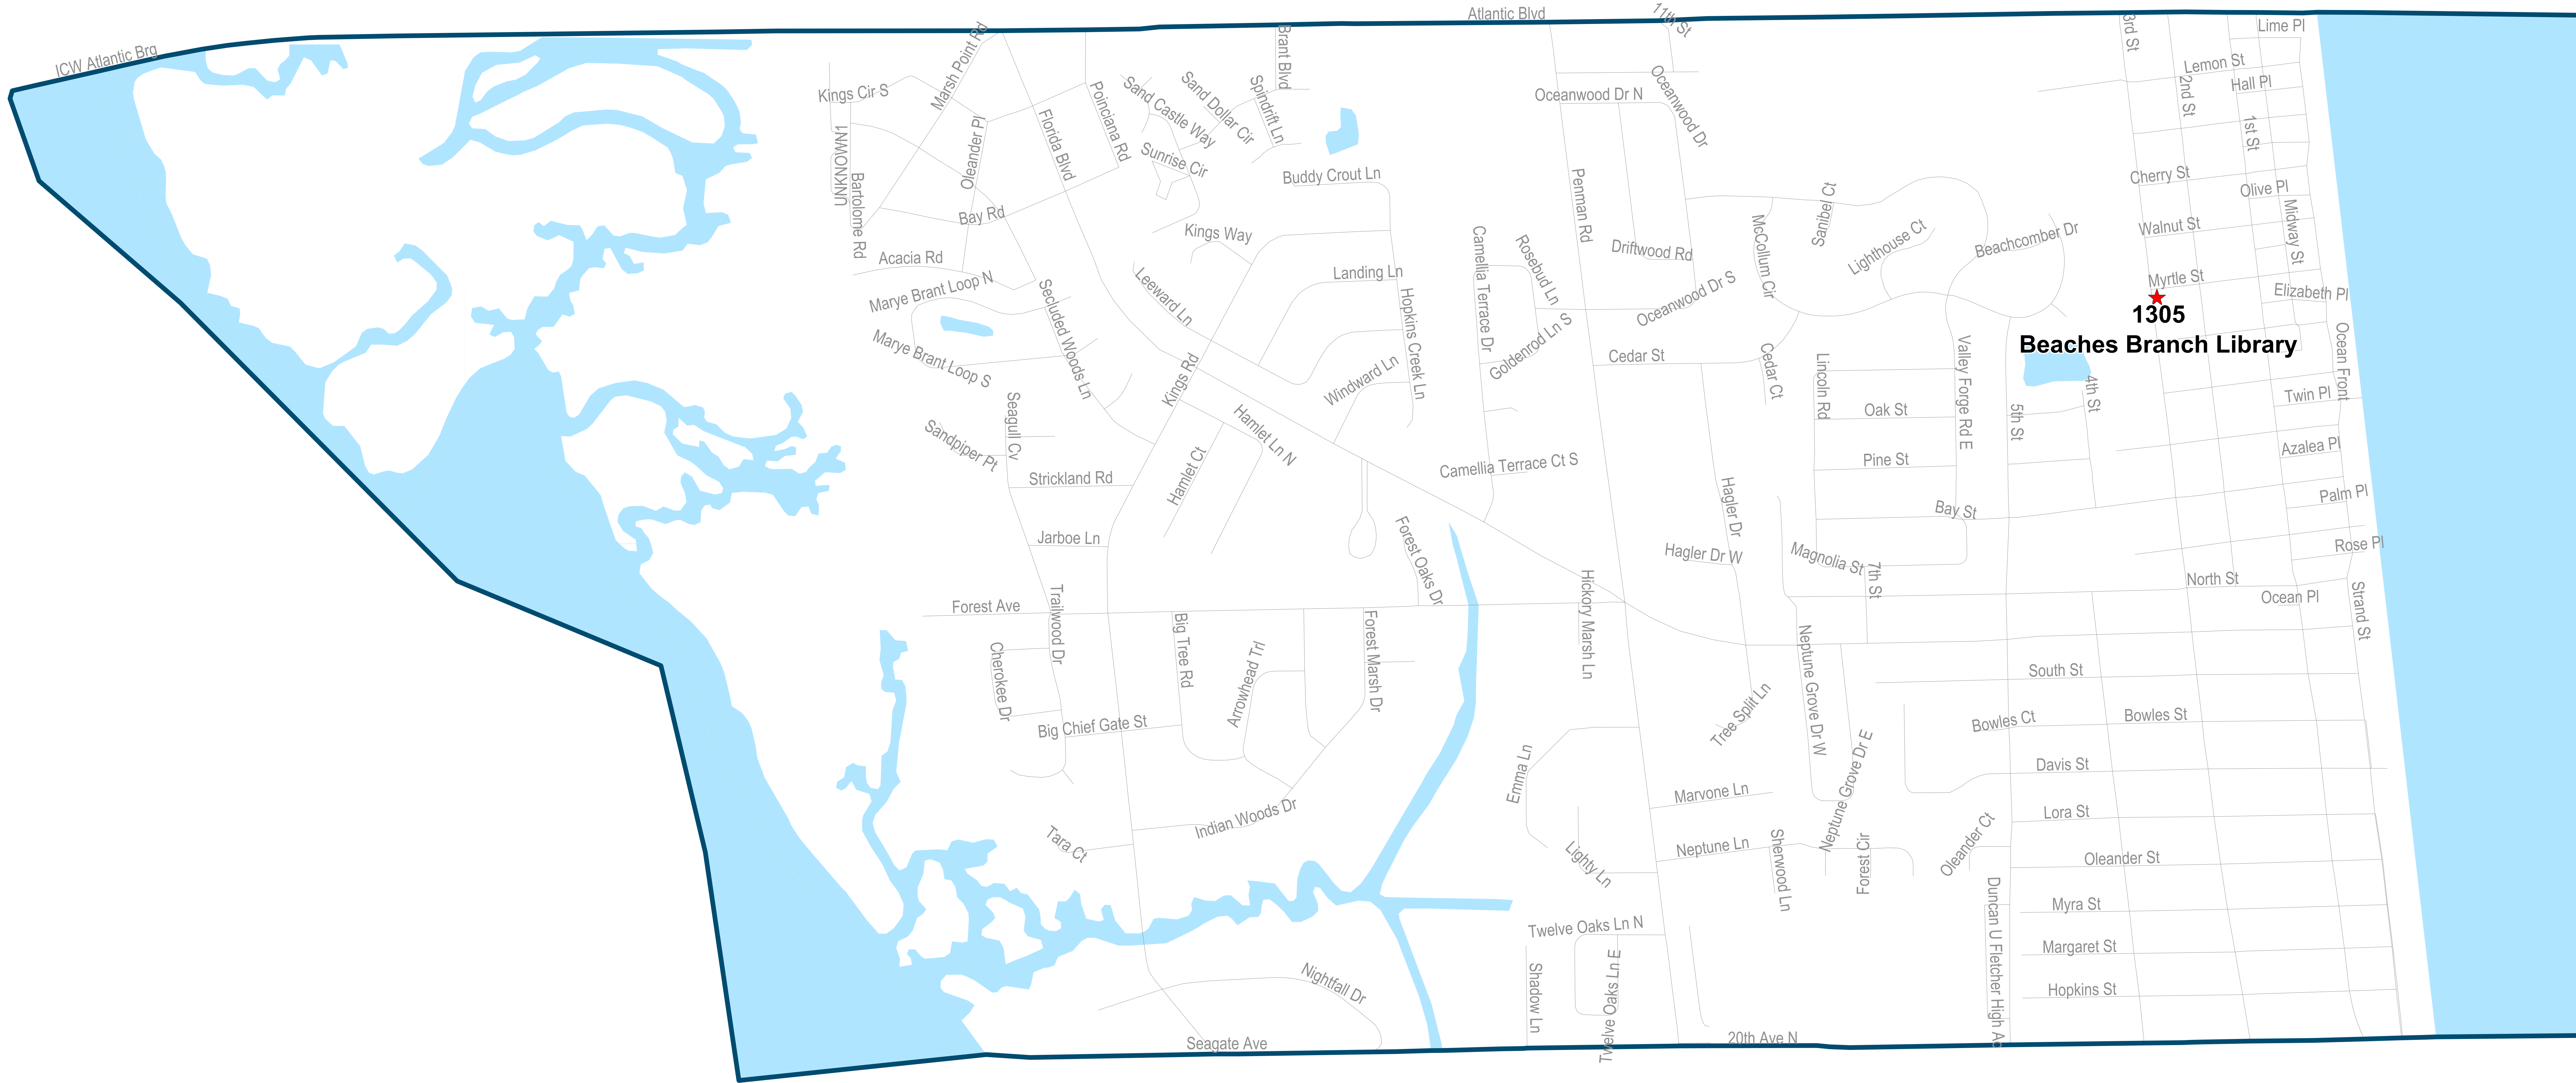

Duval County Supervisor of Elections Precinct 1305

Beaches Branch Library
600 3rd St
Jacksonville, FL 32266

1305

Beaches Branch Library