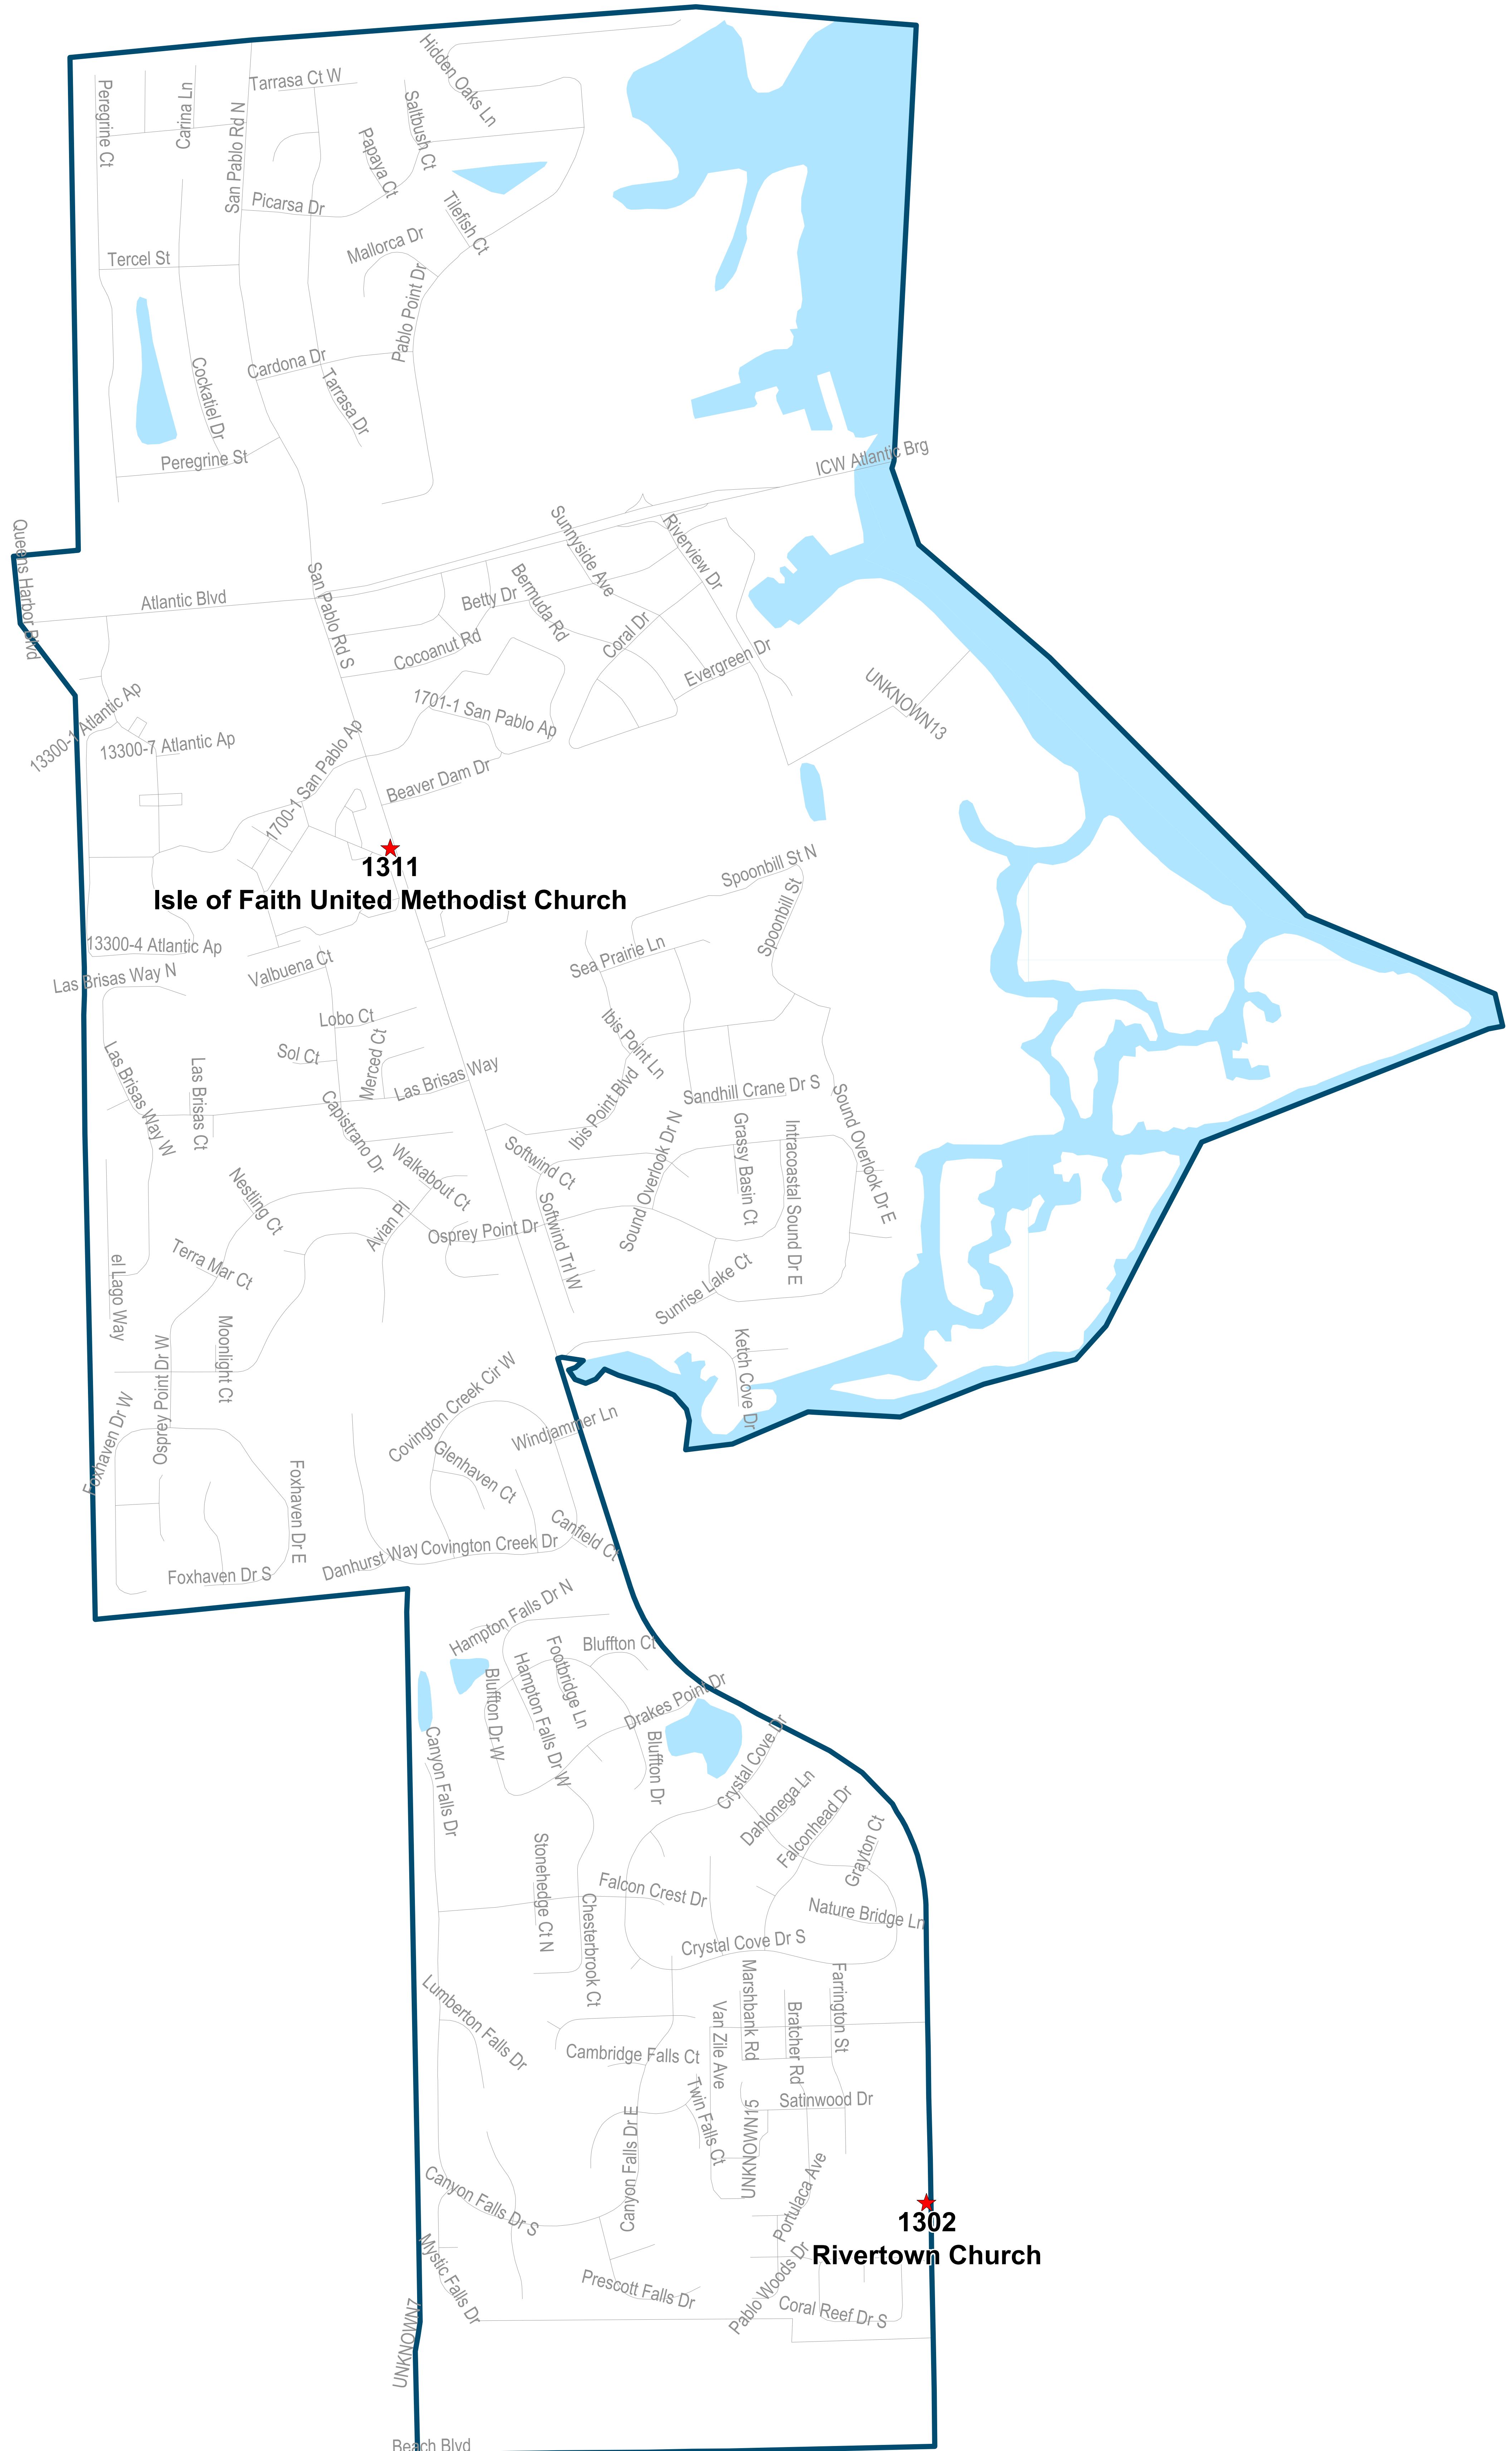

Duval County Supervisor of Elections Precinct 1311

Isle of Faith United Methodist Church
1824 San Pablo Rd S
Jacksonville, FL 32224